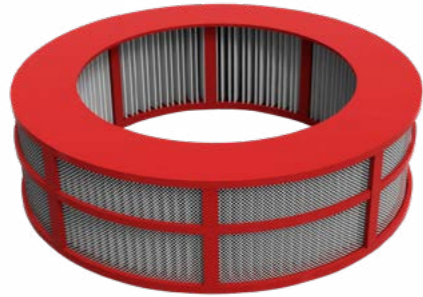

907044 Replacement Post Motor Filter for 280mm Machine (Henry Allergy)