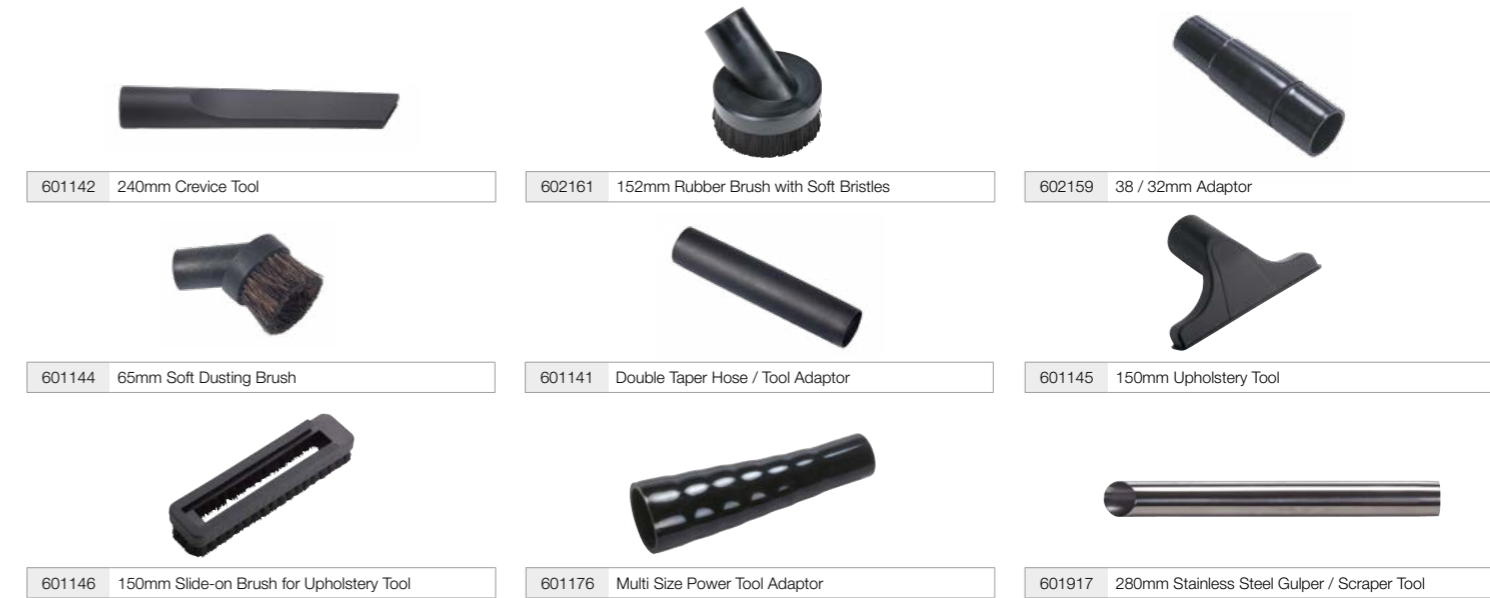

### AS10 Kit 908283

601008	Stainless Steel Extension Tube (x2)	601430	290mm FreeFlo Floor Tool	601145	150mm Upholstery Tool
601052	Stainless Steel Tube Bend with NPC Volume Control	601141	Double Taper Hose / Tool Adaptor	601146	150mm Slide-on Brush for Upholstery Tool
601102	2.9m NuFlex Threaded Hose	601142	240mm Crevice Tool	601176	Multi Size Power Tool Adaptor
900918	300mm MultiFlo Dry Brush Tool	601144	65mm Soft Dusting Brush		

## 32mm Floor Tools

900918	300mm MultiFlo Dry Brush Tool	601430	290mm FreeFlo Floor Tool	601101	2.4m NuFlex Threaded Hose
				601102	2.9m NuFlex Threaded Hose

## 32mm Brushes & Attachments

601142	240mm Crevice Tool	602161	152mm Rubber Brush with Soft Bristles	602159	38 / 32mm Adaptor
601144	65mm Soft Dusting Brush	601141	Double Taper Hose / Tool Adaptor	601145	150mm Upholstery Tool
601146	150mm Slide-on Brush for Upholstery Tool	601176	Multi Size Power Tool Adaptor	601917	280mm Stainless Steel Gulper / Scraper Tool