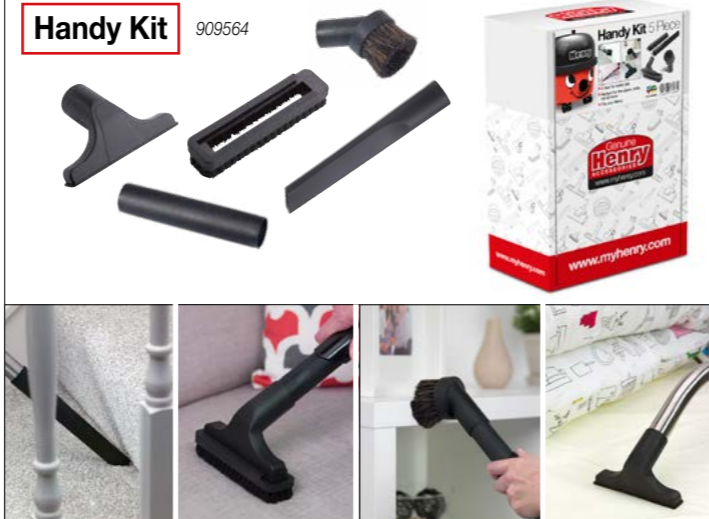

Odour trapping charcoal layer 3 high-filtration layers

Handy Kit 909564