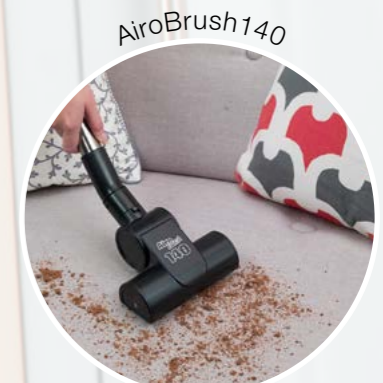

Dusting Tool

Genuine Henry Accessories
HomeCare Kits
HiLine Accessory Kits

4-5 32mm Accessories
6-8 General Accessories
8-9 Henry & Hetty SprayMop

9-10
11
11

AeroBrush140